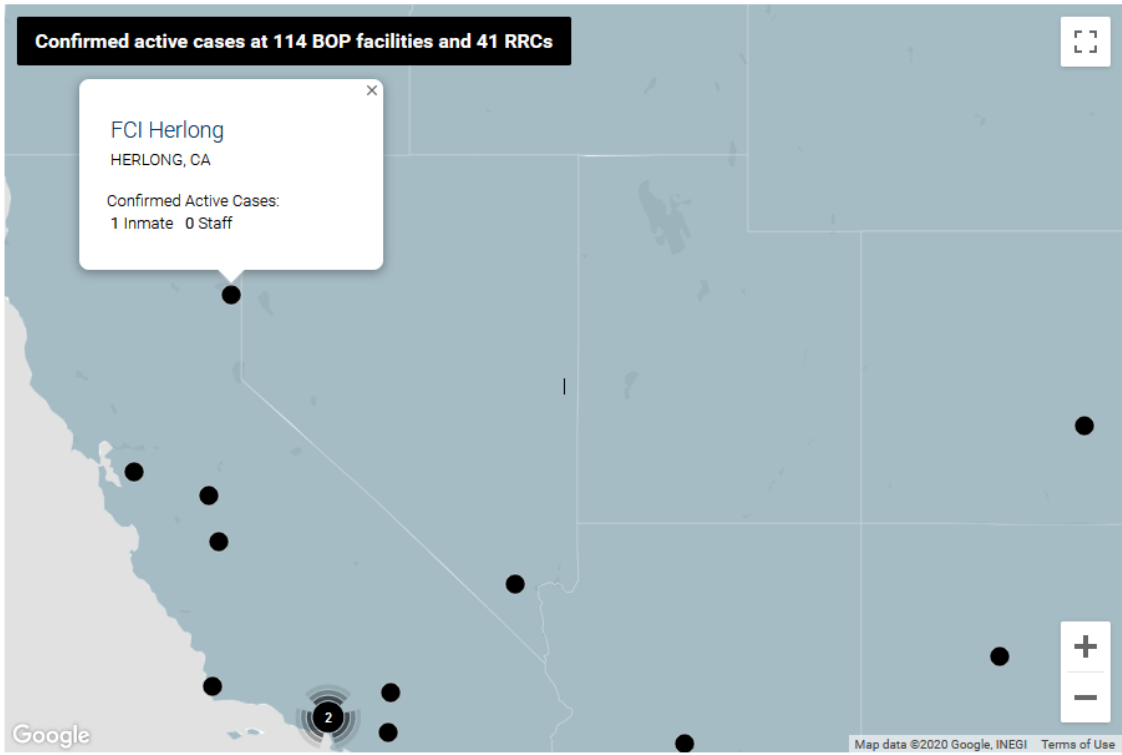

REVIEWED
By Chris at 12:14 pm, Sep 21, 2020

Guaynabo MDC	18	0	0	0	10	0	Guaynabo PR
Greenville							

[Mouseover facility markers for more information. Zoom in to densely clustered marker areas to see additional locations.]