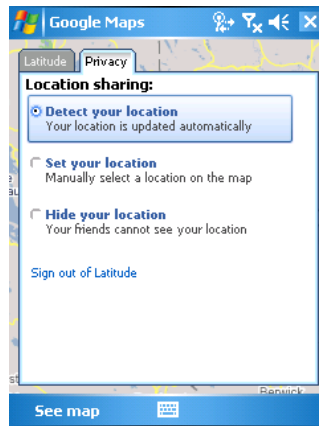

Start Download

mapsgalaxy.com

1. Click to Begin 2. Download App 3. Get Free Maps & Directions

[mSpy.com™ Official Site](#) ▼

[Clean My PC - Free Scan](#) ▼

[Start Download Now](#) ▼

When you first fire up the map after you've enabled Latitude with your profile, you'll immediately see your regular Google map pointer replaced by your picture icon, email address and your location the last time your device was polled.

This is cool and everything, and as I outlined in a previous MakeUseOf article (<http://www.makeuseof.com/tag/google-maps-adds-gps-to-mobile-phones/>) on Google Maps, this application does a great job keeping the map updated with your status within a certain radius, depending on where the nearest cell towers are. However, while keeping track of yourself on the map while you're driving or walking around town is fun, it can get pretty boring when you're doing it alone. Latitude lets you have a little bit of fun with your network of friends by letting you add each of them to your Latitude "friends" list so that you can see *their* locations too. To test this feature, I called up a friend of mine with a Blackberry down in Derry, New Hampshire, and asked him to fire up Latitude and add me as a friend. Once we confirmed each other as friends, I instantly showed up on his map and he showed up on mine!

When you click on your friend's icon, you can see their contact and location information, or you can choose how you want to share your own information with this specific friend. This means that you can pick and choose the level of privacy that you want for your own status updates based on individual friends. You can provide your exact location to your best friend, while keeping your details somewhat vague for your parents. Also, within the Latitude menu, you can set your privacy level for everyone across the board.