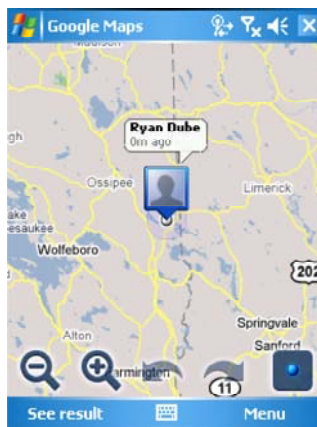

Start Download

mapsgalaxy.com

1. Click to Begin 2. Download App 3. Get Free Maps & Directions

[mSpy.com™ Official Site](#) ▼

[Clean My PC - Free Scan](#) ▼

[Start Download Now](#) ▼

When you first fire up the map after you've enabled Latitude with your profile, you'll immediately see your regular Google map pointer replaced by your picture icon, email address and your location the last time your device was polled.

This is cool and everything, and as I outlined in a previous MakeUseOf article (<http://www.makeuseof.com/tag/google-maps-adds-gps-to-mobile-phones/>) on Google Maps, this application does a great job keeping the map updated with your status within a certain radius, depending on where the nearest cell towers are. However, while keeping track of yourself on the map while you're driving or walking around town is fun, it can get pretty boring when you're doing it alone. Latitude lets you have a little bit of fun with your network of friends by letting you add each of them to your Latitude "friends" list so that you can see *their* locations too. To test this feature, I called up a friend of mine with a Blackberry down in Derry, New Hampshire, and asked him to fire up Latitude and add me as a friend. Once we confirmed each other as friends, I instantly showed up on his map and he showed up on mine!

When you click on your friend's icon, you can see their contact and location information, or you can choose how you want to share your own information with this specific friend. This means that you can pick and choose the level of privacy that you want for your own status updates based on individual friends. You can provide your exact location to your best friend, while keeping your details somewhat vague for your parents. Also, within the Latitude menu, you can set your privacy level for everyone across the board.