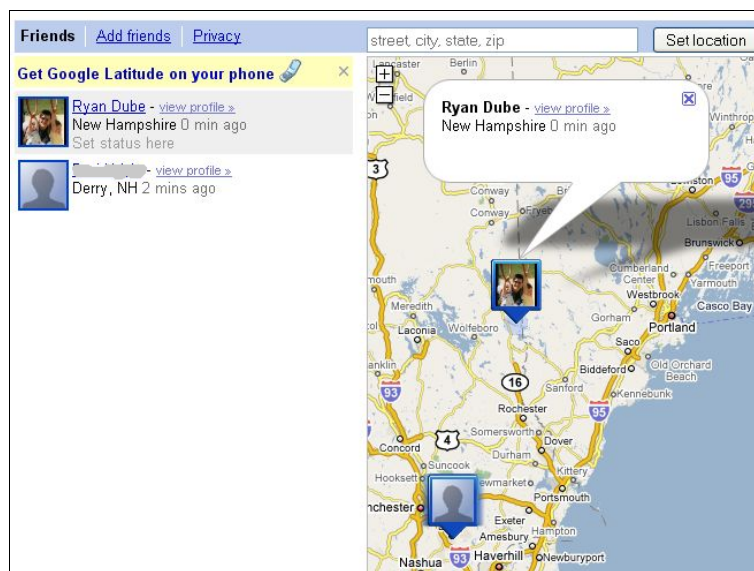

This means that even if you don't have your mobile phone with you, but you have access to the Internet, you can check out where all of your friends are at the moment, or update your own location on Latitude so that they know where you are. This whole concept takes the whole architecture and intent of Twitter and adds another entire level of graphical interactivity to it, with visual, real-time status updates for your friends. The next evolution of this technology that I envision is the ability to embed a Google Latitude widget in your blog or web page that allows you to share *your own* Latitude location information with your readers. Since the status bar already exists for short text updates, this feature would turn Google Latitude into a more graphical version of Twitter.