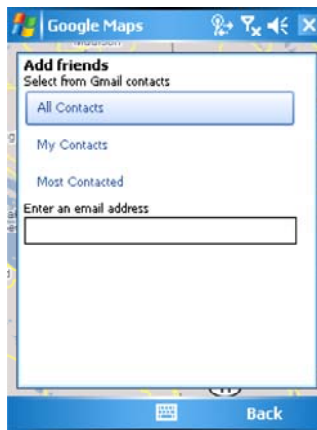

Start Download

mapsgalaxy.com

1. Click to Begin 2. Download App 3. Get Free Maps & Directions

[mSpy.com™ Official Site](#) ▼

[Clean My PC - Free Scan](#) ▼

[Start Download Now](#) ▼

When you first fire up the map after you've enabled Latitude with your profile, you'll immediately see your regular Google map pointer replaced by your picture icon, email address and your location the last time your device was polled.