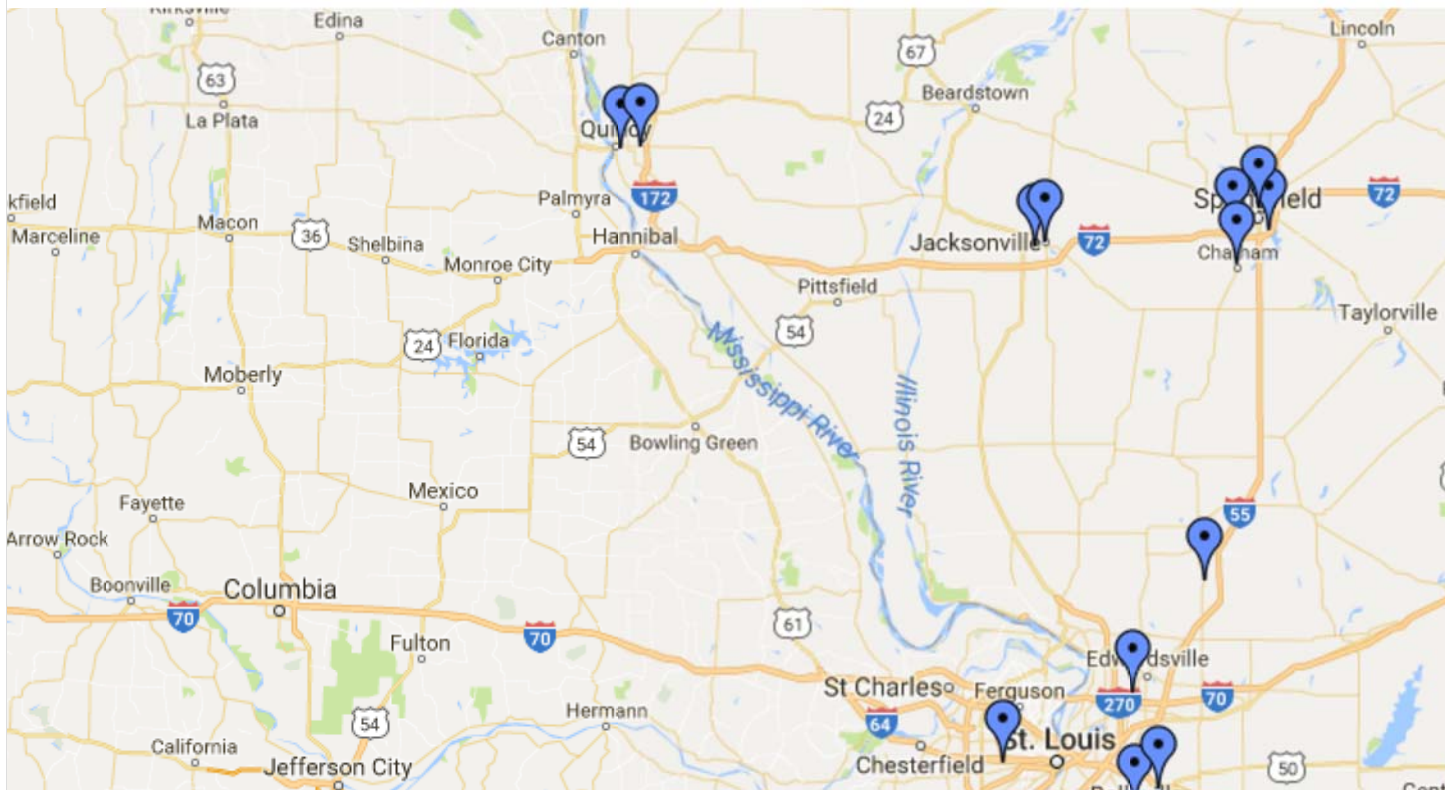

BOS - Bank of Springfield Locations ☆

This Web Site may contain links to other web sites ("Linked Sites"). The Linked Sites are provided for your convenience and information only and, as such, you access them at your own risk. The content of any Linked Sites is not under Bank of Springfield's control. Bank of Springfield is not responsible for, and does not endorse, such content, whether or not Bank of Springfield is affiliated with the owners of such Linked Sites. You may not establish a hyperlink to this Web Site or provide any links that state or imply any sponsorship or endorsement of your web site by Bank of Springfield, or its affiliates or Providers.

© BOS - All rights reserved.