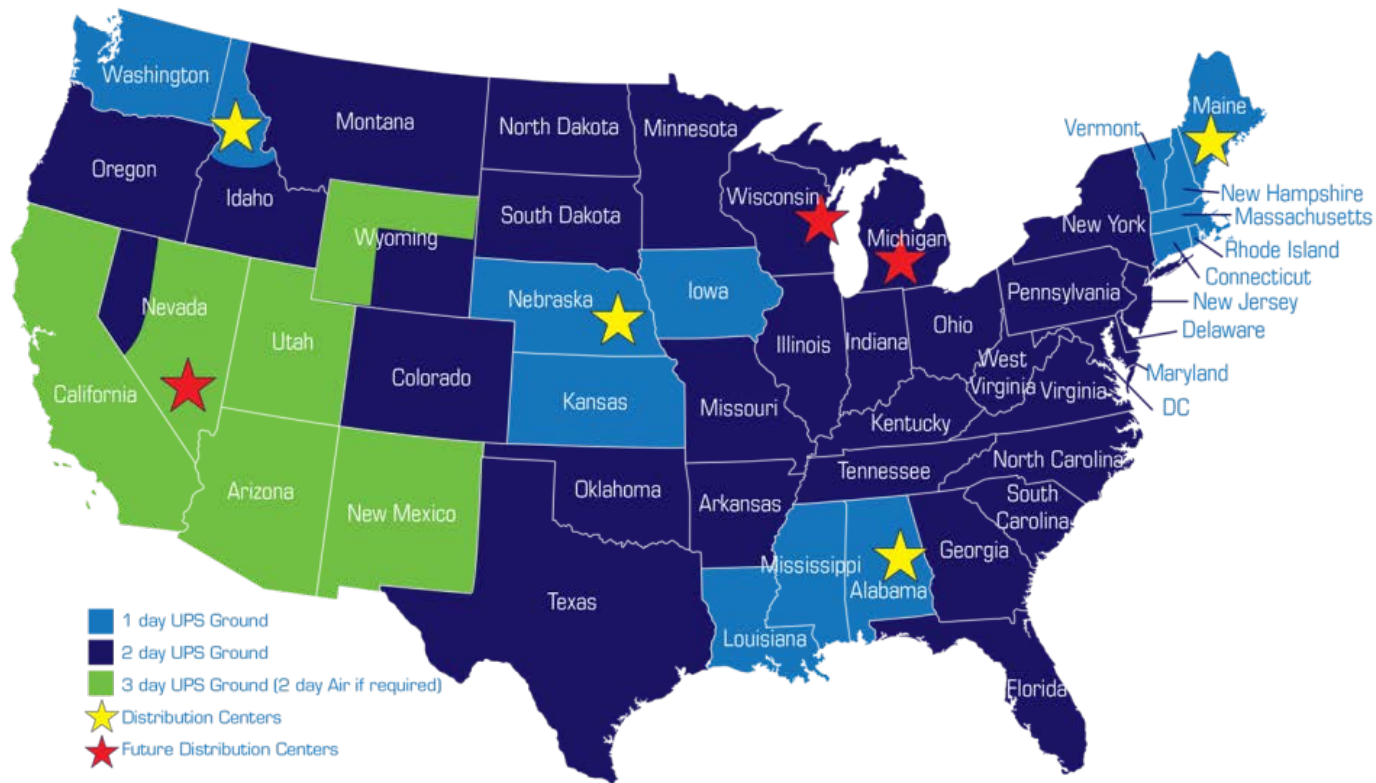

Visited on 01/02/2018
Telecommunications Supplies:

Nationwide Distribution, Service & Support For Independent Dealers and Contractors

We contribute to the success of independent dealers and contractors with cabling and connectivity supplies delivered rapidly from our nationwide network of warehouses.