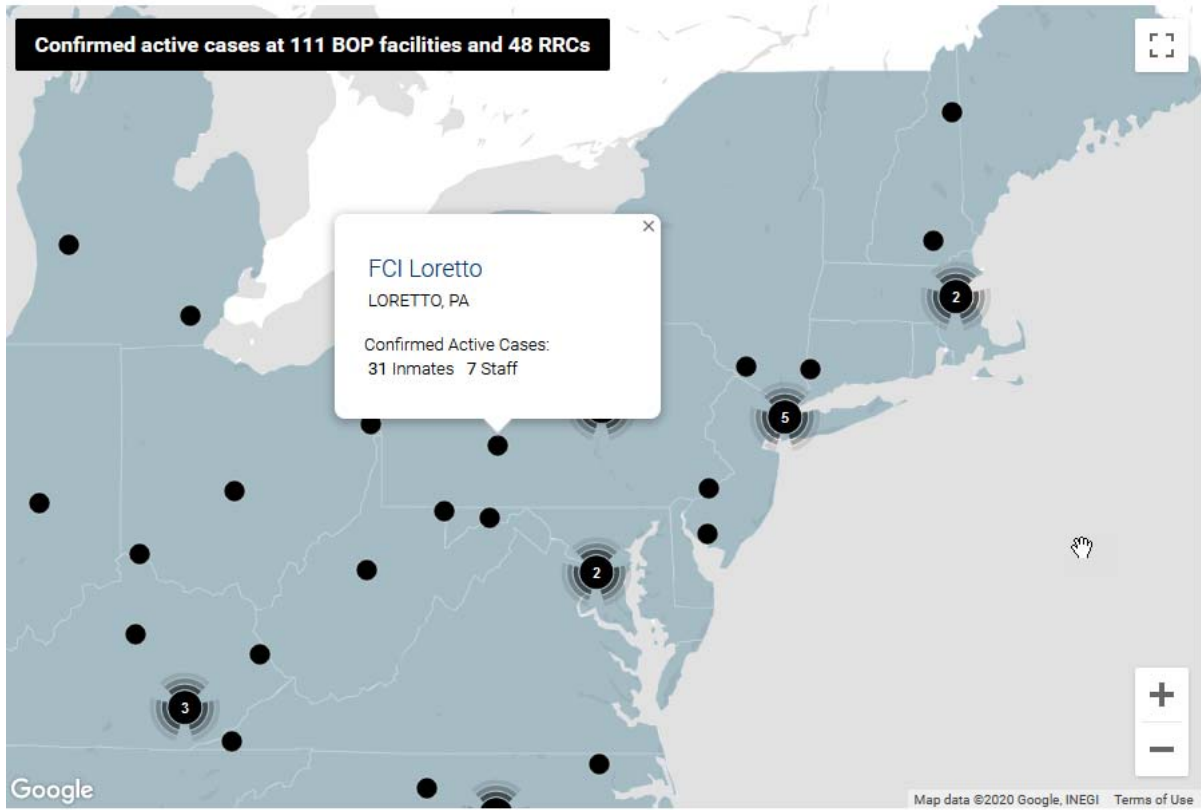

**RECEIVED**

**By Chris at 12:00 pm, Aug 06, 2020**

Miami FCI	100	29	0	0	8	0	Miami	FL
Mendota FCI	0	3	0	0	1	6	Mendota	CA

*[Mouseover facility markers for more information. Zoom in to densely clustered marker areas to see additional locations.]*