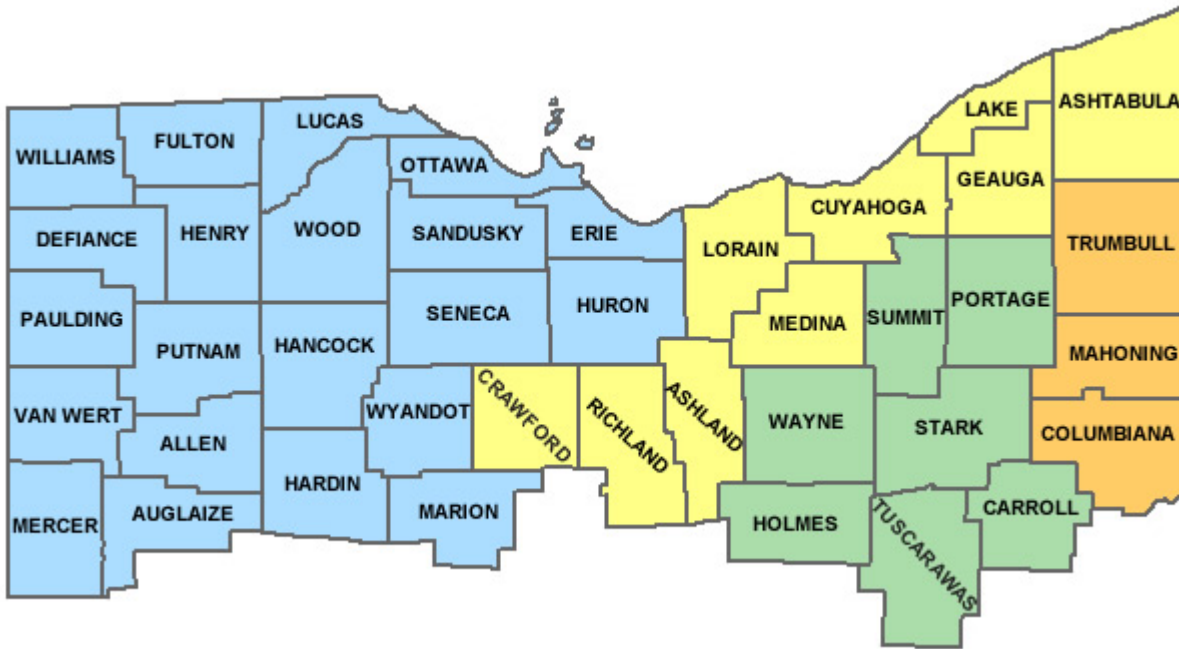

Visited on 06/19/2020

Counties Served By Division

Western Division		Eastern Division				
Toledo		Akron		Cleveland		You
Allen	Mercer	Carroll	Summit	Ashland	Lake	Columbi
Auglaize	Ottawa	Holmes	Tuscarawas	Ashtabula	Lorain	Mahonin
Defiance	Paulding	Portage	Wayne	Crawford	Medina	
Erie	Putnam	Stark		Cuyahoga	Richland	
Fulton	Sandusky			Geauga		
Hancock	Seneca					
Hardin	Van Wert					
Henry	Williams					
Huron	Wood					
Lucas	Wyandot					

Visited on 06/19/2020

Marion									
--------	--	--	--	--	--	--	--	--	--