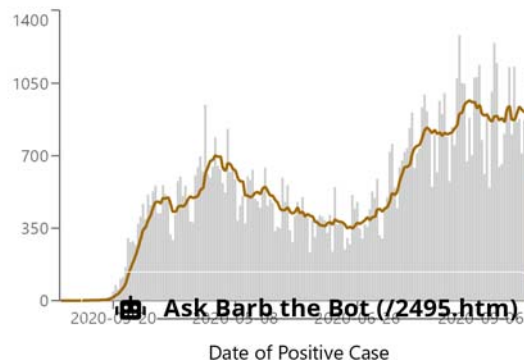

Positive Cases and Tested

Statewide Positive Cases by Day