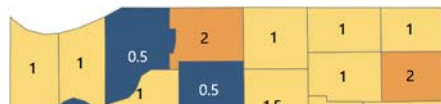

Newly Reported Confirmed COVID-19 Counts i

Total Confirmed COVID-19 Counts i

County Distributions

Select a county below by tap or click

Below results are as of **08/30/2020, 11:59 PM**. The county metrics map is updated Wednesdays at **12:00 PM** and reflects data through the previous Sunday.

[Click here to learn more about the county metrics map](#)

Map Filter: Weekly Score | ISDH District: Statewide

Weekly Score

- Blue (0 and .5)
- Yellow (1 and 1.5)
- Orange (2 and 2.5)

Positive Cases and Tested